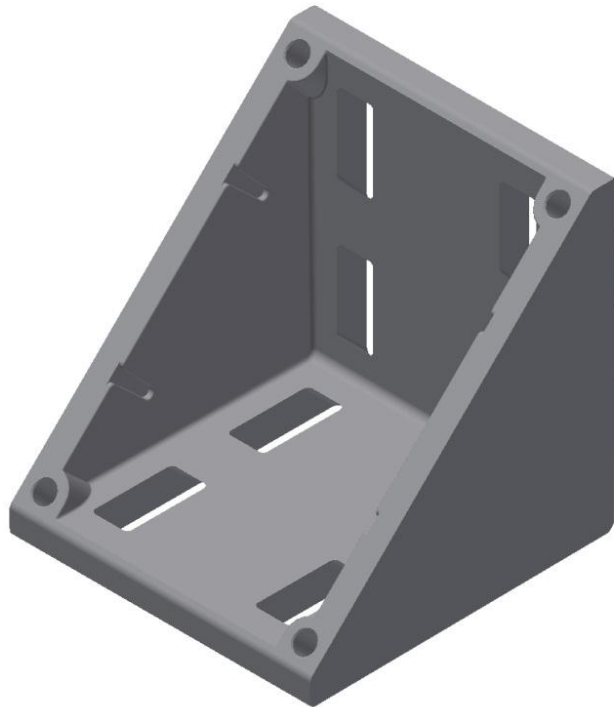

New products in stock

Two new angle brackets for support beam 60x60 mm and 80x80 mm.

Part no. 100-4030 Angle bracket 90° 58x58 mm. (top image)

Part no. 100-4040 Angle bracket 90° 76x76 mm. (bottom image)

Part no. 300-2900 Photocell bracket 90mm for M18

Part no. 300-2910 Photocell bracket 150mm for M18

Combine these photocell brackets with Carryline standard angle brackets for a complete assembly